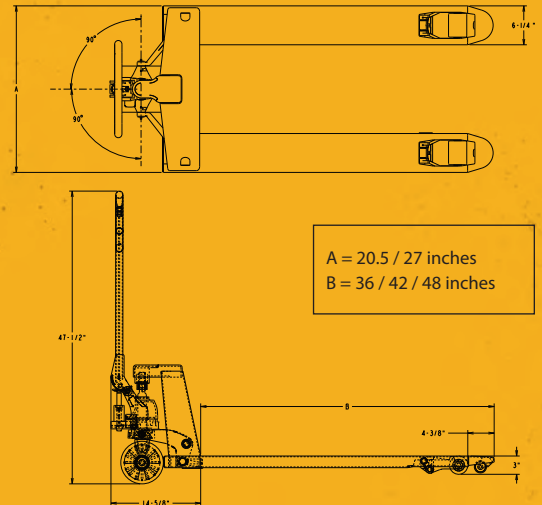

Teardrop handle with 3-way position lever for load control

Hydraulic pump with over-load bypass valve

Durable powder coat paint finish

STANDARD SPECIFICATIONS:

- » Capacity: 5,500 lbs.
- » Low Height: 3.00 inches
- » Raised Height: 7.75 inches
- » Wheel Diameter: 7.00 inches
- » Wheel Type: Polyurethane
- » Roller Diameter: 3.00 inches
- » Roller Type: Poly
- » Weight: 160 lbs

OPTIONS:

A511AYE3-000	A521AYE3-000
» Fork Length: 48 inches	» Fork Length: 48 inches
» Frame Width: 27 inches	» Frame Width: 20.5 inches
» Fork Width: 6.25 inches	» Fork Width: 6.25 inches
» Weight: 167 lbs	» Weight: 152 lbs

A512AYE3-000	A522AYE3-000
» Fork Length: 42 inches	» Fork Length: 42 inches
» Frame Width: 27 inches	» Frame Width: 20.5 inches
» Fork Width: 6.25 inches	» Fork Width: 6.25 inches
» Weight: 157 lbs	» Weight: 147 lbs

A513AYE3-000	A523AYE3-000
» Fork Length: 36 inches	» Fork Length: 36 inches
» Frame Width: 27 inches	» Frame Width: 20.5 inches
» Fork Width: 6.25 inches	» Fork Width: 6.25 inches
» Weight: 147 lbs	» Weight: 142 lbs